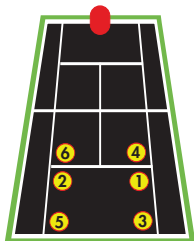

The Approach drill throws balls with various spins and arcs aimed for the player to approach into the court after playing an aggressive ball. This drill will promote correct approach and net position, along with the proper covering of the line.

[BEGINNER]

BEGINNER

Develops consistency for beginners.

Beginners need encouragement and a success. This drill is meant to help beginners improve and build confidence. Concentrate on hitting one shot at a time and recovering to the middle of the baseline. Balls are fed into the middle of court at slow and medium speeds.