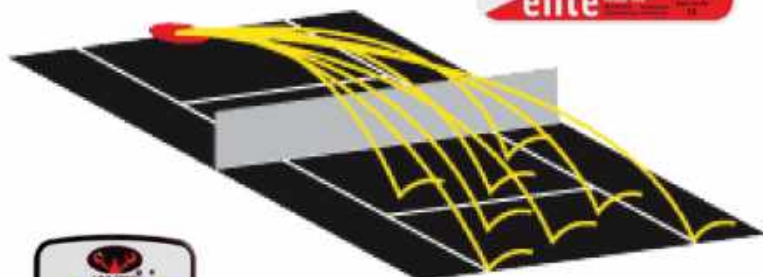

lobster elite two

Simulate match play with left, right, deep and short in a random pattern.

For Only $4,829 inc GST

With 10 function remote $5,519 inc GST

The Elite Two is in a class of its own with triple oscillation.

Experience match play with the only machine to combine both vertical and horizontal oscillation functions to throw balls throughout the entire court.

Imagine a machine that will challenge all of your strokes while strengthening your footwork and overall fitness.

Features:

Speed:	20km - 130km
Ball capacity:	150
Feed rate:	2-12 sec
Power:	Battery
Court time:	4-8 Hours
Elevation:	Electronic 0-50°
Weight:	18kg
Spin:	Top & Back
Remote:	Optional
Fast charger:	No
Premium fast charger:	Optional
Warranty:	2 Yrs - unlimited