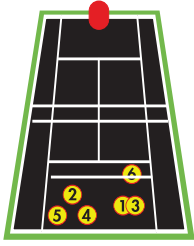

Servicing New Zealand since 2004

lobster pre-loaded player style drills

available on all elite grand and phenom series ball machines

[GRINDER]

GRINDER

Practice against this physically challenging style.

The Grinder tries to wear down his opponents physically and mentally, waiting for the other player to make a crucial mistake. Utilizing the back court with different types of spin, this drill throws high, loopy, moderate spin shots that will challenge all players.