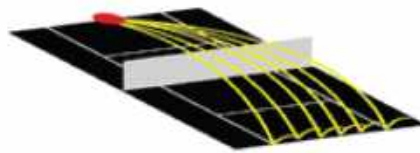

Digital Control Panel & Remote

Optional remote allows players to control: sweep, random oscillation, two line, drills, speed, spin, and feed.

State of the art touch button control panel comes standard with an LCD screen.