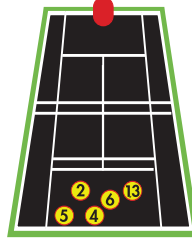

[MOONBALLER]

MOONBALLER

Master the moonballer player style!

Moonballers can be a nightmare to play against. Like slow pitch softball, the high arcing pitch looks like it should be easy to hit, but it's not! To play the moonballer, you need a combination of patience and a good midcourt swinging volley to move forwards and finish the points. Don't be afraid to move back and let the high bouncing ball drop to a more comfortable height.