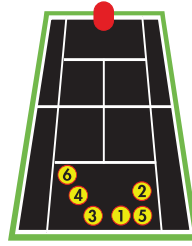

Servicing New Zealand since 2004

lobster pre-loaded player style drills

available on all elite grand and phenom series ball machines

[GRINDER]

GRINDER

Practice against this physically challenging style.

The Grinder tries to wear down his opponents physically and mentally, waiting for the other player to make a crucial mistake. Utilizing the back court with different types of spin, this drill throws high, loopy, moderate spin shots that will challenge all players.

[POWER BASELINER]

POWER BASELINER

Stand tall against this player style drill known for powerful ball speed.

The Power Baseline is a player who is explosive in their shot selection, playing with pace and aggression and minimal spin. This drill exhibits an attacking style, known as "first strike" tennis, which utilizes the full back court with little spin and more ball speed.