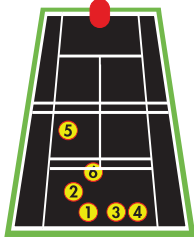

Servicing New Zealand since 2004

lobster pre-loaded player style drills

available on all elite grand and phenom series ball machines

[GRINDER]

GRINDER

Practice against this physically challenging style.

The Grinder tries to wear down his opponents physically and mentally, waiting for the other player to make a crucial mistake. Utilizing the back court with different types of spin, this drill throws high, loopy, moderate spin shots that will challenge all players.

[POWER BASELINER]

POWER BASELINER

Stand tall against this player style drill known for powerful ball speed.

The Power Baseline is a player who is explosive in their shot selection, playing with pace and aggression and minimal spin. This drill exhibits an attacking style, known as "first strike" tennis, which utilizes the full back court with little spin and more ball speed.