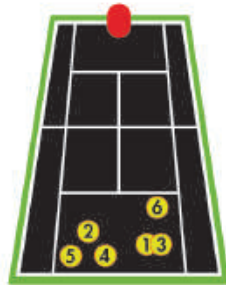

Featuring...

[SLICER]

[ADVANCED]

[ATTACK / DEFEND]

[GRINDER]

+ 8 other preprogrammed drills!

Digital Control Panel & Remotes

Optional standard remote allows players to control: sweep, random oscillation, two line, drills, speed, spin, and feed and more.

The iPhone® Remote

Control Assembly consists of a factory installed Wi-Fi receiver and the available free iPhone Remote Control App available for download on iTunes. This proprietary system allows you to use your iPhone or iTouch device as the Remote Controller for complete operation of your Lobster Club Series tennis ball machines.