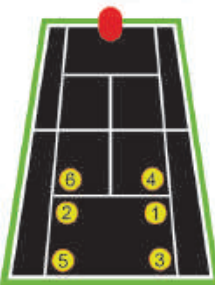

[ATTACK / DEFEND]