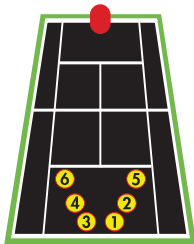

[SLICER]

SLICER

Learn to play against the "slicer and dicer".

Some of the most effective club level players are called "hackers" by their friends. These players can slice or chop their groundstrokes, keeping the ball low and hard to return. To play a "slicer" remember to bend your knees a little lower than normal, minimize unforced errors, and be ready for a long match! These players are usually very steady and will move you all around the court.