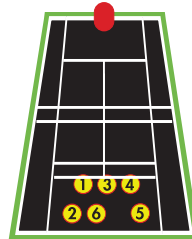

The Approach drill throws balls with various spins and arcs aimed for the player to approach into the court after playing an aggressive ball. This drill will promote correct approach and net position, along with the proper covering of the line.