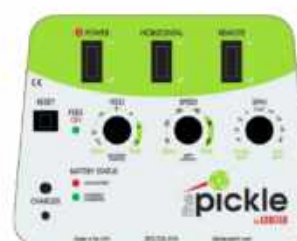

lobster the pickleball

Full-featured pickleball machine that outperforms all others on the market.

For Only $3,279 inc GST

New to the Lobster Sports family of ball machines, the pickle by Lobster is a full-featured pickleball machine that outperforms all others on the market. Our pickleball machine throws balls up to 60 mph and offers both heavy top and backspin. The large hopper holds an impressive 135 pickle balls and the pickle by Lobster can challenge you for up to 4 hours per charge, allowing you to master shots like the dink, drive, lob, and groundstrokes—taking your game to the next level.

For a great workout, the random oscillation will make you focus on your footwork, while the sky-high lob capability will keep you on your toes, improving any weak area of your game.

At only 15.9kg's, the pickle by Lobster's smart design features an inverting hopper, folding handle, and large 8-inch wheels, which make it easy to get the pickle in and out of your car, over curbs, and across any surface to the court.

Features:

Speed:	10 to 60 mph
Ball capacity:	135
Feed rate:	2-12 sec
Power:	Battery
Court time:	2-4 Hours
Elevation:	Manual 0-50°
Weight:	15.9 kg
Spin:	Top & Back
Remote:	Optional
Standard charger:	Included
Premium fast charger:	Optional
Warranty:	2 Yrs - unlimited