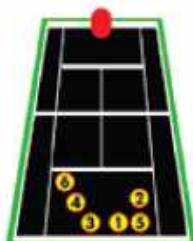

[POWER BASELINER]

Full Programmability:

Cutting edge technology allows you to program shot locations, speed, spin, and feed rate, too. The variations for customizable shots are infinite! Create personalized drills capable of simulating true match play. Anyone can transform the weak points of their game into areas of complete domination.