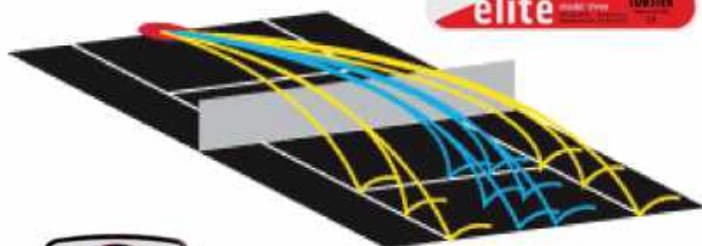

lobster elite three

Adjust the depth of narrow and wide two-line oscillation

For Only $5,669 inc GST

With 10 function remote $6,359 inc GST

The Elite Three boldly surpasses features available on any portable tennis ball machines by offering a narrow and wide two-line drill feature.

Experience a machine that simulates match play while possessing the ability to adjust the depth of your two-line drill

Features:

Speed:	20km - 130km
Ball capacity:	150
Feed rate:	2-12 sec
Power:	Battery
Court time:	4-8 Hours
Elevation:	Electronic 0-50°
Weight:	18kg
Spin:	Top & Back
Remote:	Optional
Fast charger:	No
Premium fast charger:	Optional
Warranty:	2 Yrs - unlimited

EL24.WF - Factory Fitted

For information & stockists
please contact us at...
sales@sportco.co.nz