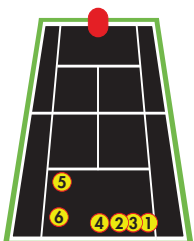

[ATTACK / DEFEND]

ATTACK / DEFEND

Learn to move in all directions from the baseline.

The Attack/Defend drill throws balls using greater ball speed and minimal spin making the player move in and out of the corners and across the baseline quickly. This will put emphasis on the mental and physical aspects needed to both attack and defend against your opponent's shots.

[INTERMEDIATE]

INTERMEDIATE

Improves ability to handle a variety of shots.

Intermediates need to be challenged to reach more advanced levels. This drill helps improve court coverage and execute a variety of shots. The goal for this drill is to place 6 balls behind the service line as close to the back of the court as possible.