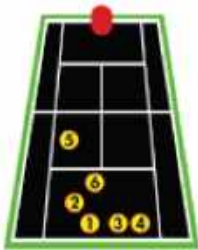

[ALL COURTER]