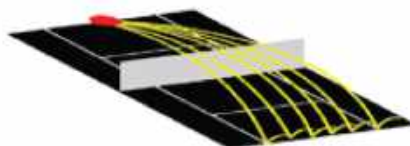

Digital Control Panel & Remote

Optional remote allows players to control: sweep, random oscillation, two line, drills, speed, spin, and feed.

State of the art touch button control panel comes standard with an LCD screen.