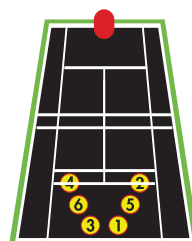

The Approach drill throws balls with various spins and arcs aimed for the player to approach into the court after playing an aggressive ball. This drill will promote correct approach and net position, along with the proper covering of the line.

[BEGINNER]

BEGINNER

Develops consistency for beginners.

Beginners need encouragement and a success. This drill is meant to help beginners improve and build confidence. Concentrate on hitting one shot at a time and recovering to the middle of the baseline. Balls are fed into the middle of court at slow and medium speeds.

[ATTACK / DEFEND]

ATTACK / DEFEND

Learn to move in all directions from the baseline.

The Attack/Defend drill throws balls using greater ball speed and minimal spin making the player move in and out of the corners and across the baseline quickly. This will put emphasis on the mental and physical aspects needed to both attack and defend against your opponent's shots.

[INTERMEDIATE]

INTERMEDIATE

Improves ability to handle a variety of shots.

Intermediates need to be challenged to reach more advanced levels. This drill helps improve court coverage and execute a variety of shots. The goal for this drill is to place 6 balls behind the service line as close to the back of the court as possible.