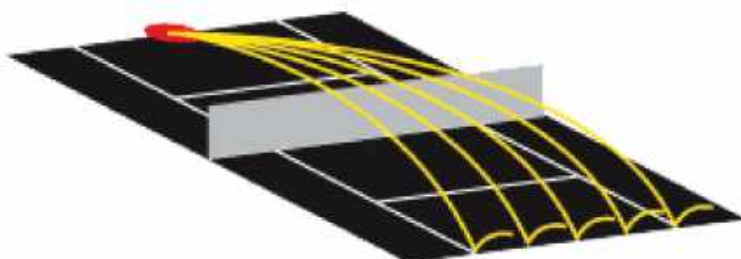

lobster elite one

Challenge you forehand and backhand with random horizontal oscillation

For Only **$3,879** inc GST

Designed for maximum durability, the battery-operated Elite One offers an unparalleled 4-8 hours court time.

It's ergonomic design allows for easy transport with a full hopper. The Elite's 130 kph ground strokes, full corner to corner random oscillation, sky-high lobs and heavy spin will take your game to new levels.

Challenge your forehand and backhand with random horizontal oscillation

Features:

Speed:	20km - 130km
Ball capacity:	150
Feed rate:	2-12 sec
Power:	Battery
Court time:	4-8 Hours
Elevation:	Electronic 0-60°
Weight:	18kg
Spin:	Top & Back
Remote:	Optional
Fast charger:	No
Premium fast charger:	Optional
Warranty:	2 Yrs - unlimited

For information & stockists
please contact us at...
sales@sportco.co.nz