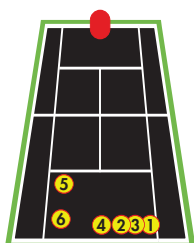

[FOREHAND PLUS]

FOREHAND PLUS

Challenges the player to maintain dominant court position by using their forehand for every shot.

The Forehand Plus challenges the player to maintain dominant court position by using their forehand for every shot. The machine throws balls with moderate topspin and more arc giving the player more time to set-up for a forehand shot. This drill will accentuate the player's dominant forehand stroke while maintaining proper court position.