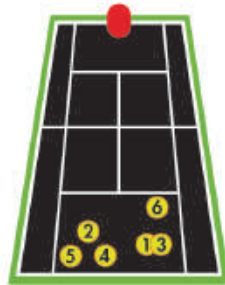

[GRINDER]

+ 8 other preprogrammed drills!

Digital Control Panel & Remotes

Optional standard remote allows players to control: sweep, random oscillation, two line, drills, speed, spin, and feed and more.