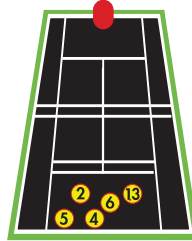

[MOONBALLER]

MOONBALLER

Master the moonballer player style!

Moonballers can be a nightmare to play against. Like slow pitch softball, the high arcing pitch looks like it should be easy to hit, but it's not! To play the moonballer, you need a combination of patience and a good midcourt swinging volley to move forwards and finish the points. Don't be afraid to move back and let the high bouncing ball drop to a more comfortable height.