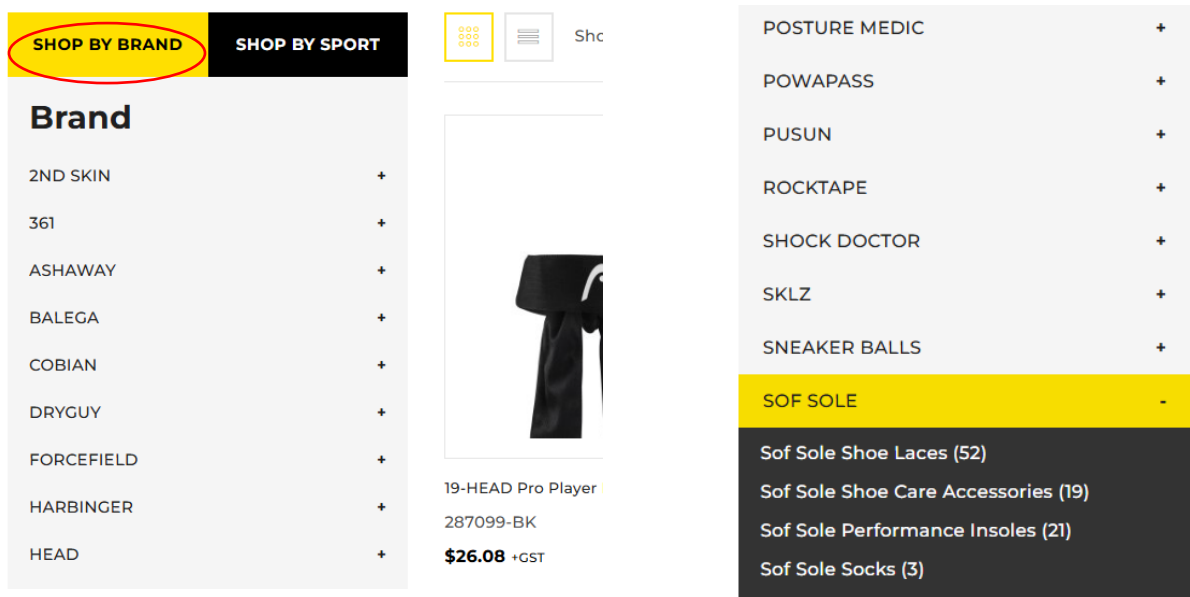

Once you are in the product view you can use the side navigation to browse brands or sports. Most retailers find it easiest to find the products they are looking for by Brand. Once you expand a brand you will be able to see the categories.